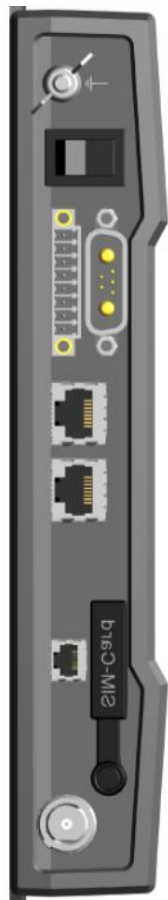

EXPLORER™ 325

COMPACT VOICE AND BROADBAND SOLUTION FOR VEHICLES

EXPLORER™ 325

COMPACT VOICE AND BROADBAND SOLUTION FOR VEHICLES

- EXPLORER 325 is a BGAN based replacement of the Compact Car Phone.
- EXPLORER 325 is a compact and price attractive BGAN on-the-move solution.
- EXPLORER 325 is based on the same technological BGAN platform as the well-known EXPLORER 727

EXPLORER™ 325

Package

- EXPLORER™ 325 Antenna
- EXPLORER™ 325 Transceiver
- Thrane IP Handset (wired)
 - Incl. cradle
- Antenna cable 2.7m
- Standard Ethernet Cable 2m
- DC Power Cable 1m
- Printed Quick Guide
- CD with installation manual / user manual.
- Optional
 - Cable support and various cable length

EXPLORER™ 325

New Antenna

- Mechanically steered – maintenance free
- 2 element helix
- 2-axis stabilized
- Down to 5° elevation angle
- Built-in magnetic mounts.
- Colors – white
- Single coax cable with TNC connectors
 - RF, DC & modem

Size:

Radius = 34.9 cm / 13.7 inches

Height = 12.8 cm / 5 inches

EXPLORER™ 325

New Transceiver

- On/Off button
- 5 x general purpose I/Os
- DC in 10.5 - 32V
- 2 x LAN interface with Power over Ethernet (PoE)
- 1 x Phone/fax interface RJ-11
- 1 Sim-Card slot
- Antenna connector